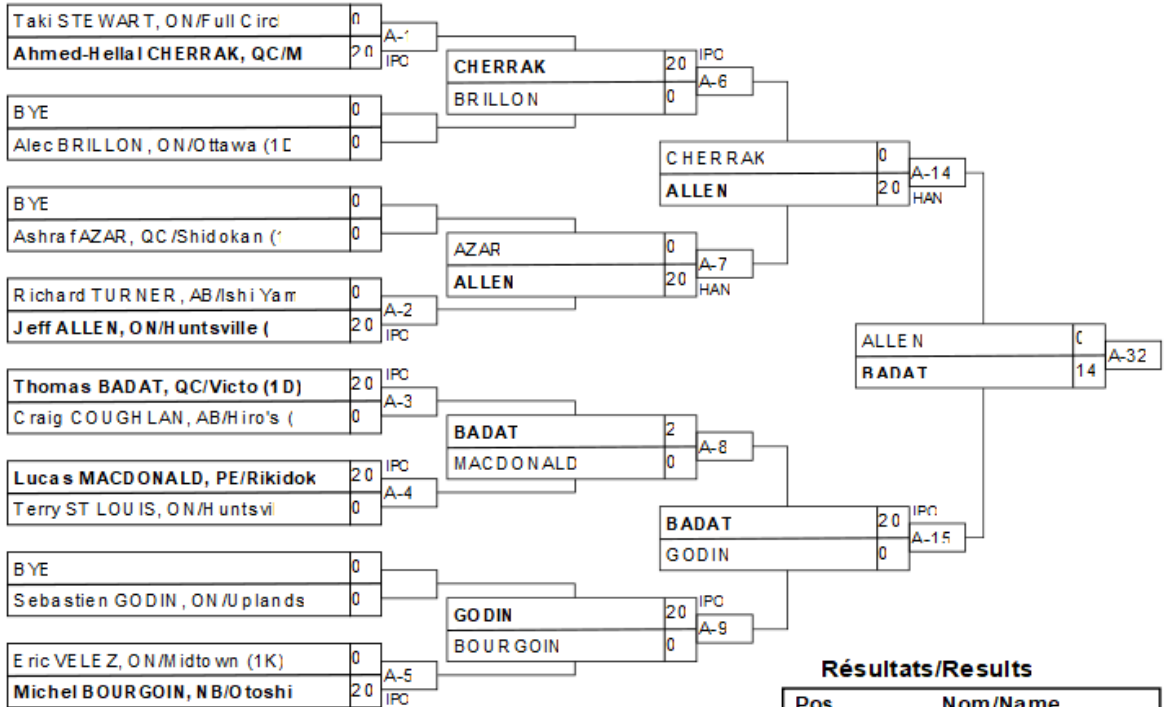

NW M +81

Résultats/Results

Pos	Nom/Name
1	Thomas BADAT, QC/Victo (
2	Jeff ALLEN, ON/Huntsvil
3	Richard TURNER, AB/Ishi
3	Ashraf AZAR, QC/Shidokan