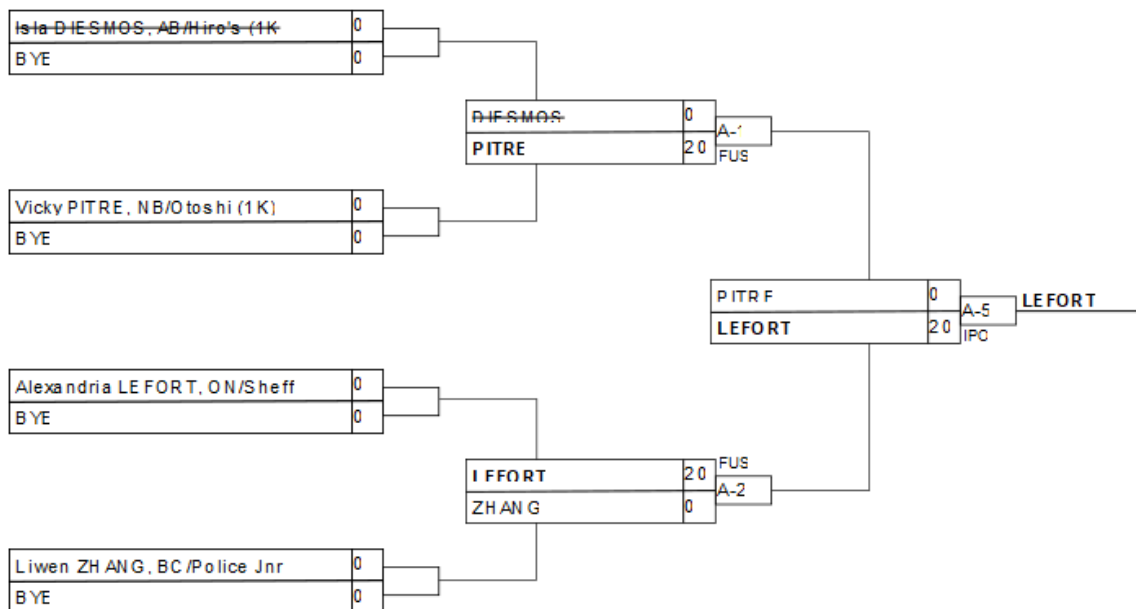

NW Female grand champion

Résultats/Results

Pos	Nom/Name
1	Alexandria LEFORT, ON/Sh
2	Vicky PITRE, NB/Otoshi (
3	
3	Liwen ZHANG, BC/Police J