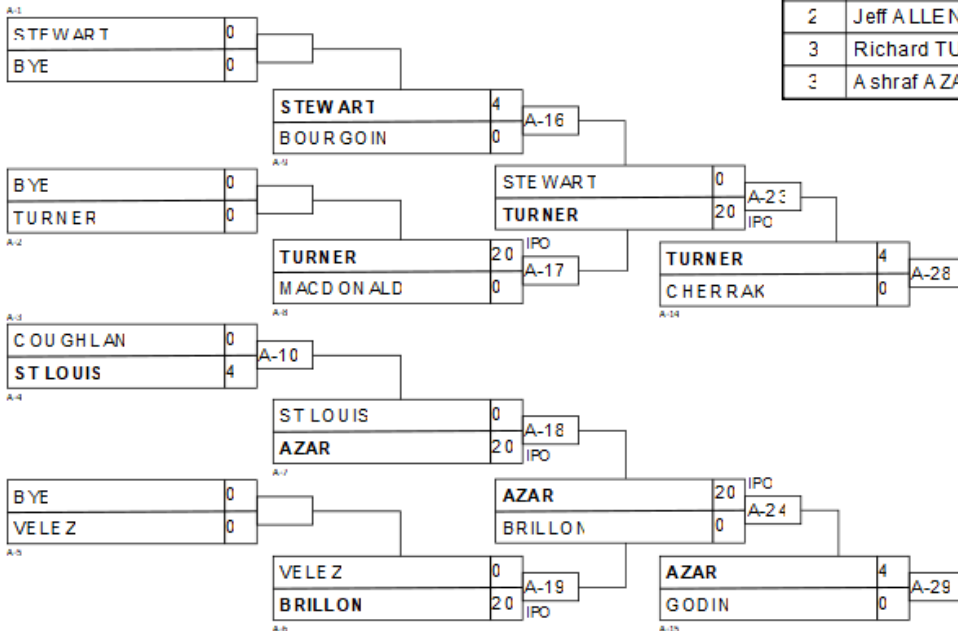

Résultats/Results

Pos	Nom/Name
1	Ludwing ORTIZ, QC/Métropolitain
2	Mohammad Bakhtiyar HAMZA, ON/Sheffield
3	Nathan EBY, BC/Nanaimo
3	Kyle SUTHERLAND, NS/Kanokai

NW M +81

Résultats/Results

Pos	Nom/Name
1	Thomas BADAT, QC/Victo (
2	Jeff ALLEN, ON/Huntsvil
3	Richard TURNER, AB/Ishi
3	Ashraf AZAR, QC/Shidokan

NW Male grand champion

Résultats/Results

Pos	Nom/Name
1	Ludwig ORTIZ, QC/M tropol
2	Thomas BADAT, QC/Victo (
3	Billy-Joe BALDONADO, AB/
3	