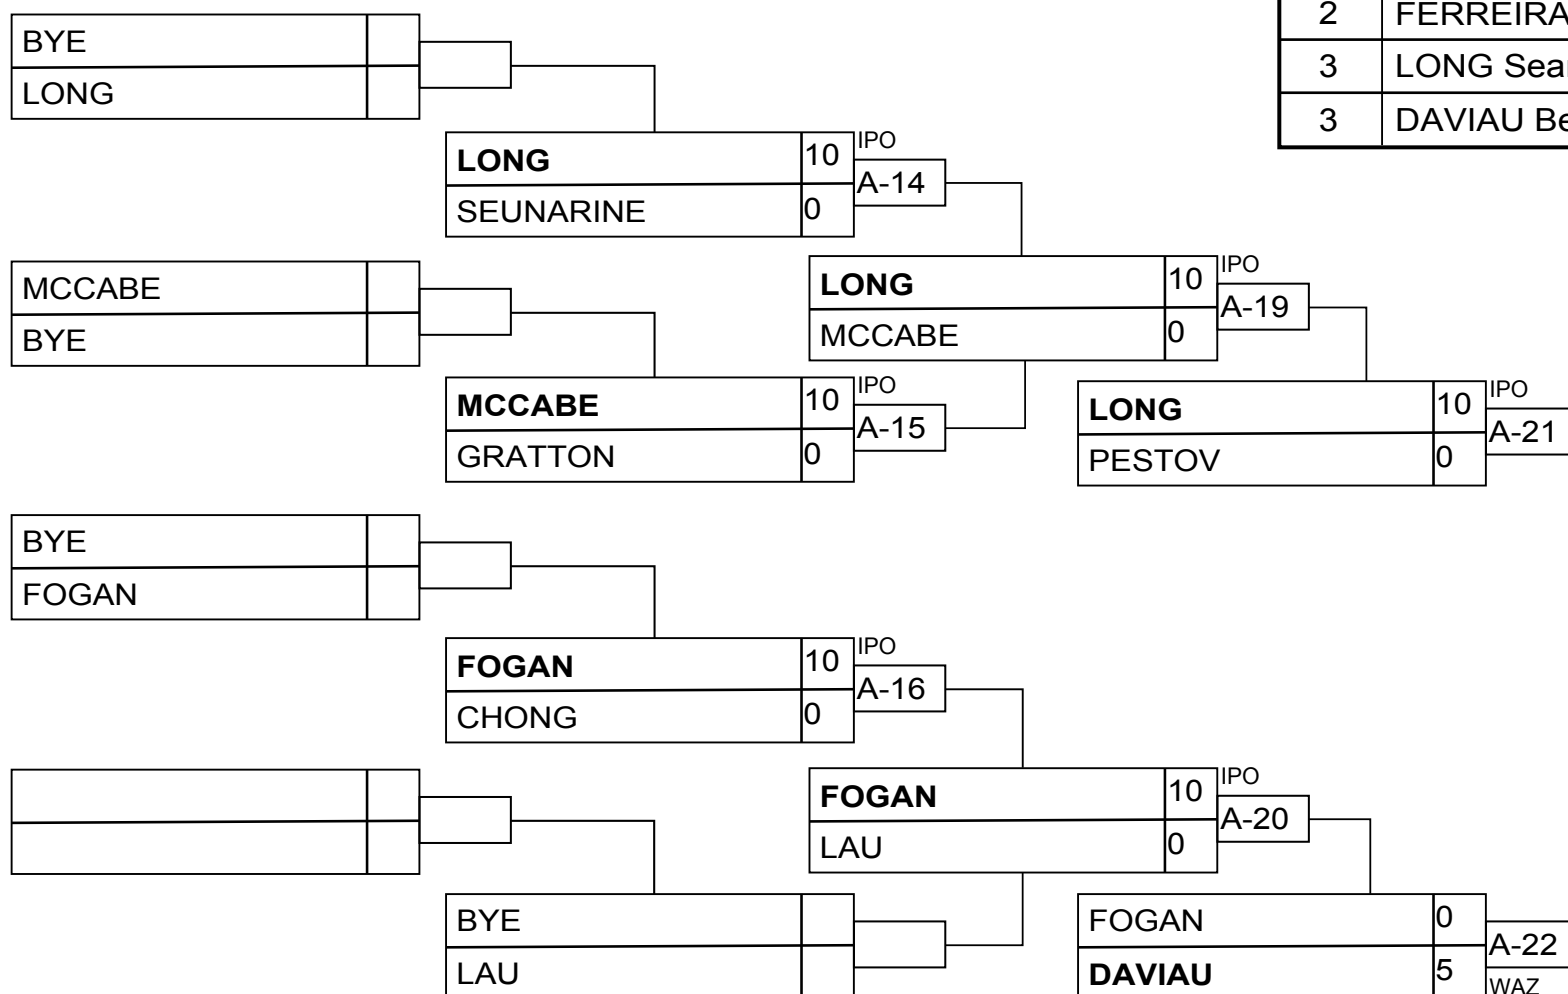

Matches

Match	White			Blue	Result	Time	Code
A-8	ST LOUIS Terry	1	2	BUDWEG shawnisty	0 - 5	4:00	WAZ
A-9	BAILEY Leon	3	4	BOARO Kristopher	0 - 10	3:57	IPO
A-12	ST LOUIS Terry	1	3	BAILEY Leon	0 - 10	3:27	IPO
A-13	BUDWEG shawnisty	2	4	BOARO Kristopher	0 - 10	2:33	IPO
A-17	ST LOUIS Terry	1	4	BOARO Kristopher	0 - 10	3:23	IPO
A-18	BUDWEG shawnisty	2	3	BAILEY Leon	0 - 10	3:29	IPO

Results

Pos	Name
1	BOARO Kristopher, Ontario/North Bay Judo Club
2	BAILEY Leon, Ontario/Porcupine Judo Club
3	BUDWEG shawnisty, Ontario/Sho Jin Judo Club

SrNeWaza Men -66kg

Results

Pos	Name
1	CHAN Russell, Ontario/Sc
2	FERREIRA Ricardo, Florid
3	LONG Sean, Ontario/Sheff
3	DAVIAU Benjamin, Quebec/

Matches

Match	White			Blue	Result	Time	Code
B-3	PLANK Kai	4	5	WINTERBURN Stephen	10 - 0	1:23	IPO
B-4	SAPETA Colton	1	2	JOLLEY Brennan	0 - 10	1:10	IPO
B-7	LYON Tim	3	4	PLANK Kai	10 - 0	0:00	IPO
B-8	SAPETA Colton	1	5	WINTERBURN Stephen	0 - 10	2:39	IPO
B-12	JOLLEY Brennan	2	3	LYON Tim	5 - 0	4:14	GSW
B-13	SAPETA Colton	1	4	PLANK Kai	0 - 10	0:57	IPO
B-17	LYON Tim	3	5	WINTERBURN Stephen	10 - 0	0:59	IPO
B-18	JOLLEY Brennan	2	4	PLANK Kai	10 - 0	2:40	IPO
B-22	SAPETA Colton	1	3	LYON Tim	0 - 10	1:12	IPO
B-23	JOLLEY Brennan	2	5	WINTERBURN Stephen	10 - 0	0:56	IPO