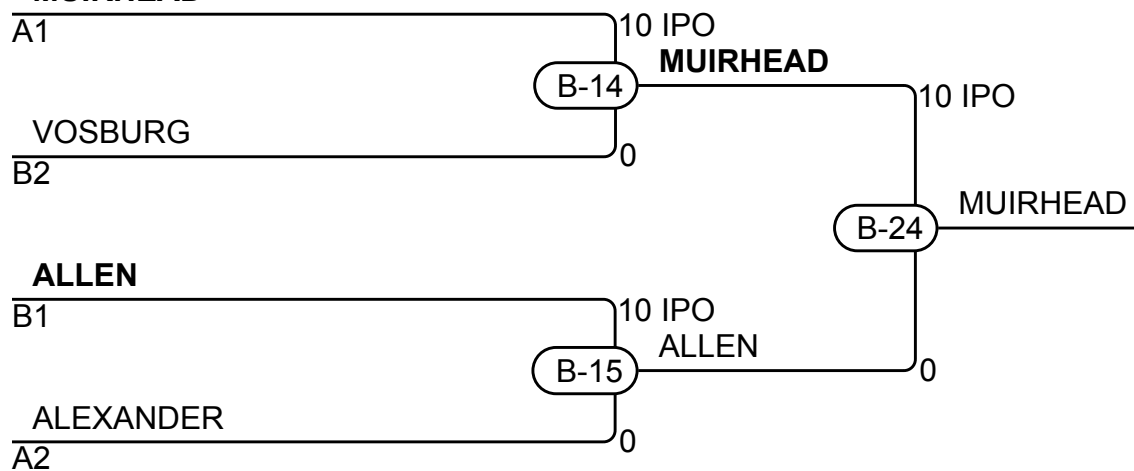

SrNeWaza Men +100kg

Competitors A

#	Name	Grade	Club	1	2	3	Wins	Pts	Pos
1	MUIRHEAD Chris	Shodan	Ontario/Huntsville Judo	XX	10	5	2	15	1
2	WILSON MARK	Shodan	Ontario/Tora Judo Club		XX		0	0	3
3	ALEXANDER Tristan	Shodan	British Columbia/Victori		5	XX	1	5	2

Matches A

Match	White			Blue	Result	Time	Code
B-1	MUIRHEAD Chris	1	2	WILSON MARK	10 - 0	3:26	IPO
B-5	MUIRHEAD Chris	1	3	ALEXANDER Tristan	5 - 0	4:00	WAZ
B-9	WILSON MARK	2	3	ALEXANDER Tristan	0 - 5	2:56	WAZ

Competitors B

#	Name	Grade	Club	4	5	6	Wins	Pts	Pos
4	ALLEN JEFF	Brown	Ontario/Huntsville Judo	XX	10	10	2	20	1
5	VOSBURG Christopher	Brown	Ontario/Sheffield Judo C		XX	10	1	10	2
6	FRANCIS Larry	?				XX	0	0	3

Matches B

Match	White			Blue	Result	Time	Code
B-2	ALLEN JEFF	4	5	VOSBURG Christopher	10 - 0	1:21	IPO
B-6	ALLEN JEFF	4	6	FRANCIS Larry	10 - 0	2:10	IPO
B-10	VOSBURG Christopher	5	6	FRANCIS Larry	10 - 0	3:29	IPO

MUIRHEAD

Results

Pos	Name
1	MUIRHEAD Chris, Ontario/Huntsville Judo Club
2	ALLEN JEFF, Ontario/Huntsville Judo Club
3	VOSBURG Christopher, Ontario/Sheffield Judo C
3	ALEXANDER Tristan, British Columbia/Victoria